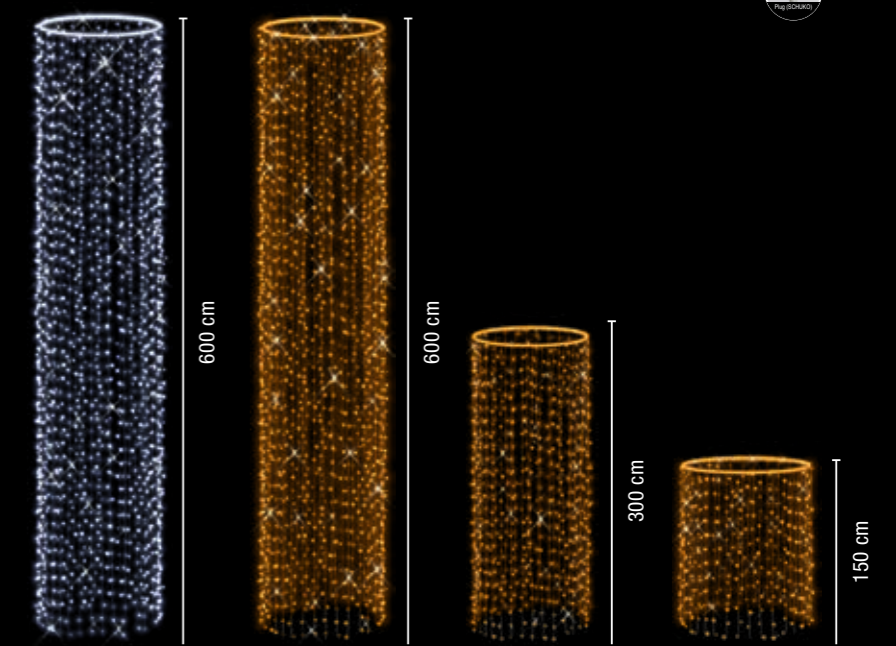

LED Arundo Drape 120

Arunde Drape 120

924-561	LED	~Ø 120 x 150 cm	~14,5 kg	~72 W
924-560	LED	~Ø 120 x 300 cm	~16 kg	~132 W
924-559	LED	~Ø 120 x 600 cm	~25,5 kg	~182 W
924-570	LED	~Ø 120 x 150 cm	~14,5 kg	~72 W
924-569	LED	~Ø 120 x 300 cm	~16 kg	~132 W

Arunde Drape 120

923-432	LED	~Ø 120 x 150 cm	~14,5 kg	~72 W
923-431	LED	~Ø 120 x 300 cm	~16 kg	~132 W
924-551	LED	~Ø 120 x 600 cm	~25,5 kg	~182 W
924-578	LED	~Ø 120 x 150 cm	~14,5 kg	~72 W
924-577	LED	~Ø 120 x 300 cm	~16 kg	~132 W

Arundo outer ring

931-705		~Ø 120 x 10 cm	~4 kg	

All Arundos with Rope Light. Alle Arundos haben Rope Light.

Glass Weight 014-966 – useable for all Arundos – für alle Arundos verwendbar

Arundo