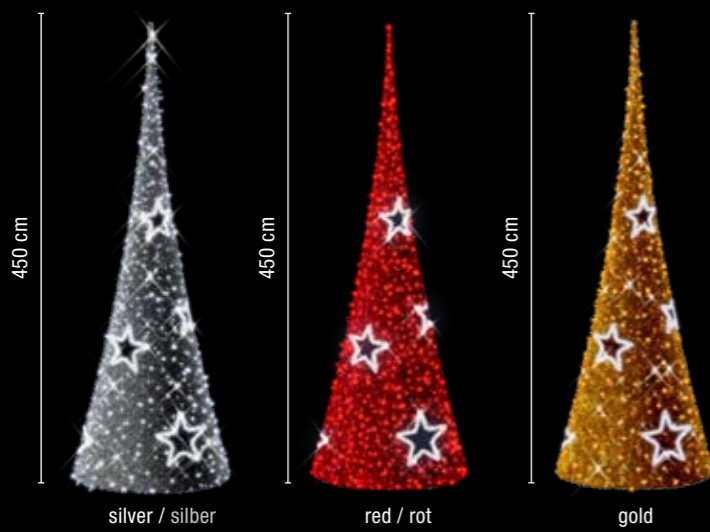

LED Star Cone

Star Cone 150

924-459	LED LED C	~55 x 150 x 55 cm	~8,2 kg	~34 W
924-462	LED LED C	~55 x 150 x 55 cm	~8,2 kg	~34 W
924-465	LED C	~55 x 150 x 55 cm	~8,2 kg	~34 W
931-412	LED LED C	~55 x 150 x 55 cm	~8,2 kg	~34 W

Star Cone 250

924-460	LED LED C	~85 x 250 x 85 cm	~18 kg	~83 W
924-463	LED LED C	~85 x 250 x 85 cm	~18 kg	~83 W
924-466	LED C	~85 x 250 x 85 cm	~18 kg	~83 W
931-414	LED LED C	~85 x 250 x 85 cm	~18 kg	~83 W

Star Cone 450

924-461	LED LED C	~155 x 450 x 155 cm	~59,3 kg	~171 W
924-464	LED LED C	~155 x 450 x 155 cm	~59,3 kg	~171 W
924-467	LED C	~155 x 450 x 155 cm	~59,3 kg	~171 W
931-413	LED LED C	~155 x 450 x 155 cm	~59,3 kg	~171 W

All 36V Motifs require a transformer! The transformer is included.
Alle 36V Motive benötigen einen Trafo! Lieferung inklusive Trafo.