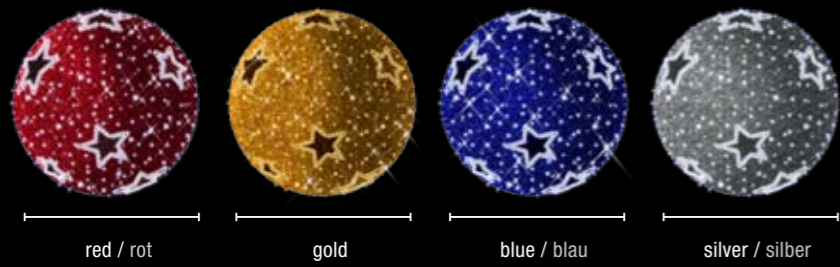

LED Star Ball

Star Ball 150

Sphere

924-472	LED C	~Ø 150 cm	~41,2 kg	~182 W
924-487	LED C	~Ø 150 cm	~41,2 kg	~182 W
924-476	LED C	~Ø 150 cm	~41,2 kg	~182 W
924-483	LED C	~Ø 150 cm	~41,2 kg	~182 W

Half Sphere

924-474	LED C	~150 x 150 x 75 cm	~20,4 kg	~91 W
924-489	LED C	~150 x 150 x 75 cm	~20,4 kg	~91 W
924-478	LED C	~150 x 150 x 75 cm	~20,4 kg	~91 W
924-485	LED C	~150 x 150 x 75 cm	~20,4 kg	~91 W

Star Ball