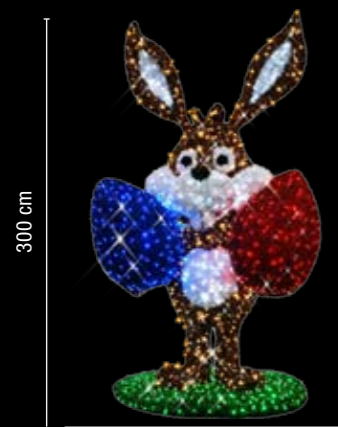

LED Easter Bunny

Figurines new

	↙	◇	⚡
Bunny Timmy 924-276		~205 x 300 x 130 cm	~80 kg ~74 W
Bunny Jerry 930-323		~300 x 310 x 240 cm	~113 kg ~120 W
Bunny Picassi 938-235		~105 x 250 x 180 cm	~45 kg ~36 W
Bunny Max 938-130		~115 x 240 x 150 cm	~49 kg ~37 W
Bunny Lisa 938-129		~120 x 240 x 160 cm	~41 kg ~39 W

Figurines with carpet / Figuren sind mit Teppich

All 36V Motifs require a transformer! The transformer is included.
Alle 36V Motive benötigen einen Trafo! Lieferung inklusive Trafo.

300 cm

Bunny Timmy