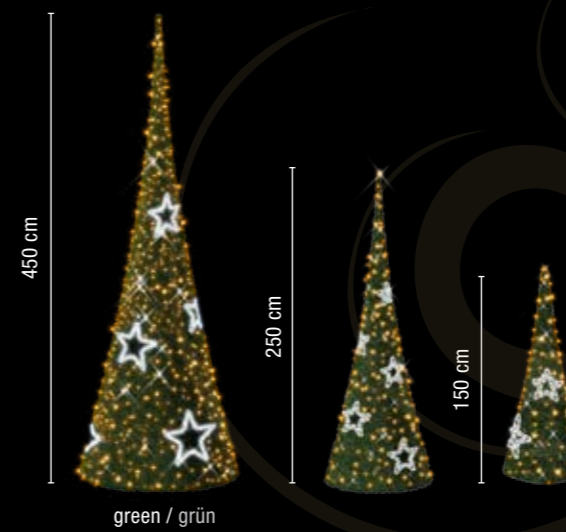

LED Star Cone

Star Cone 150

924-459	LED LED C	~55 x 150 x 55 cm	~8,2 kg	~34 W
924-462	LED LED C	~55 x 150 x 55 cm	~8,2 kg	~34 W
924-465	LED C	~55 x 150 x 55 cm	~8,2 kg	~34 W
931-412	LED LED C	~55 x 150 x 55 cm	~8,2 kg	~34 W

Star Cone 250

924-460	LED LED C	~85 x 250 x 85 cm	~18 kg	~83 W
924-463	LED LED C	~85 x 250 x 85 cm	~18 kg	~83 W
924-466	LED C	~85 x 250 x 85 cm	~18 kg	~83 W
931-414	LED LED C	~85 x 250 x 85 cm	~18 kg	~83 W

Star Cone 450

924-461	LED LED C	~155 x 450 x 155 cm	~59,3 kg	~171 W
924-464	LED LED C	~155 x 450 x 155 cm	~59,3 kg	~171 W
924-467	LED C	~155 x 450 x 155 cm	~59,3 kg	~171 W
931-413	LED LED C	~155 x 450 x 155 cm	~59,3 kg	~171 W

All 36V Motifs require a transformer! The transformer is included.
Alle 36V Motive benötigen einen Trafo! Lieferung inklusive Trafo.