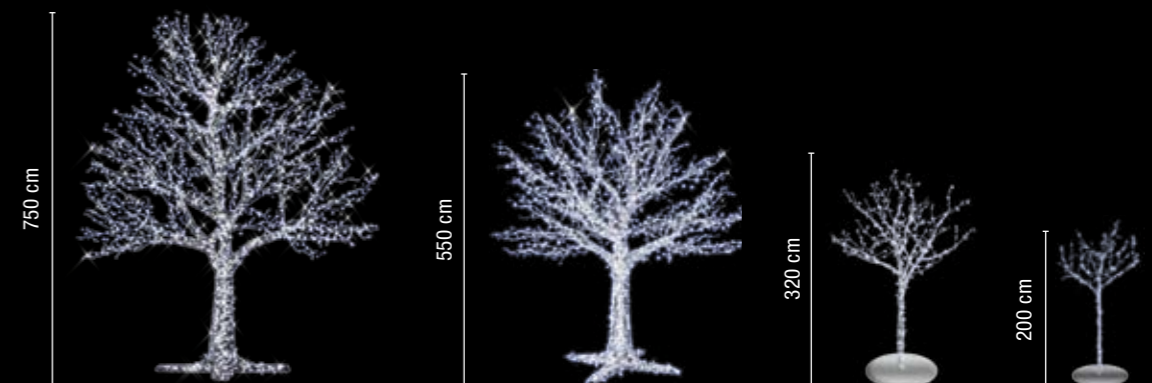

LED Artificial Tree

		↙	◇	⚡
Artificial Tree 200				
938-066	LED	~100 x 200 x 100 cm	~13 kg	~36 W
938-067	LED	~100 x 200 x 100 cm	~13 kg	~36 W
Artificial Tree 320				
938-068	LED	~160 x 320 x 160 cm	~28 kg	~95 W
938-069	LED	~160 x 320 x 160 cm	~28 kg	~95 W
Artificial Tree 550				
924-531	LED	~500 x 550 x 500 cm	~248 kg	~385 W
924-647	LED	~500 x 550 x 500 cm	~248 kg	~385 W
Artificial Tree 750				
924-529	LED	~600 x 750 x 600 cm	~322 kg	~682 W
924-645	LED	~600 x 750 x 600 cm	~322 kg	~682 W

All 36V Motifs require a transformer! The transformer is included.
Alle 36V Motive benötigen einen Trafo! Lieferung inklusive Trafo.

Artificial Tree