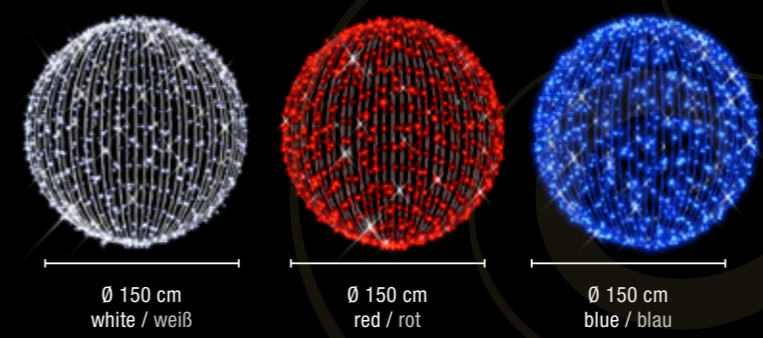

LED Meridian

Meridian

	↙	◇	⚡
Meridian 80			
933-477	LED	~Ø 80	~8,1 kg ~40 W
924-335	LED	~Ø 80	~8,1 kg ~40 W
933-458	LED	~Ø 80	~8,1 kg ~40 W
923-323	LED	~Ø 80	~8,1 kg ~40 W
Half			
931-344	LED	~80 x 40 x 80 cm	~4,5 kg ~28 W
Meridian 110			
924-493	LED	~Ø 110	~13,4 kg ~75 W
924-499	LED	~Ø 110	~13,4 kg ~75 W
924-495	LED	~Ø 110	~13,4 kg ~75 W
924-497	LED	~Ø 110	~13,4 kg ~75 W
Half			
931-345	LED	~110 x 55 x 110 cm	~7 kg ~44 W
Meridian 150			
924-494	LED	~Ø 150	~19,6 kg ~101 W
924-500	LED	~Ø 150	~19,6 kg ~101 W
924-496	LED	~Ø 150	~19,6 kg ~101 W
924-498	LED	~Ø 150	~19,6 kg ~101 W
Half			
931-346	LED	~150 x 75 x 150 cm	~10 kg ~58 W