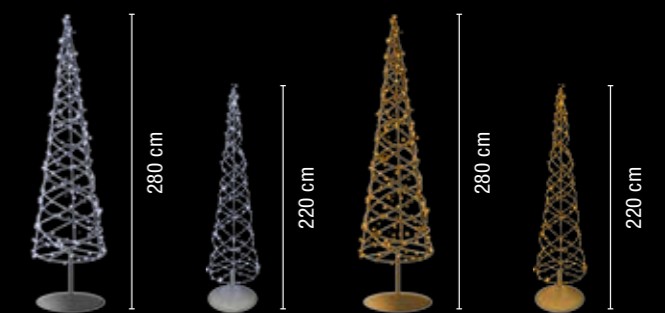

\*Cone Struct\* new

Sample picture!

LED Cone Struct

\*Cone Struct\* new

	LED	Dimensions	Weight	Power
<b>Cone Struct 370</b>				
938-046	LED	~150 x 370 x 150 cm	~24 kg	~27 W
938-047	LED	~150 x 370 x 150 cm	~24 kg	~27 W
<b>Cone Struct 580</b>				
938-847	LED	~234 x 580 x 234 cm	~55 kg	~77 W
931-846	LED	~234 x 580 x 234 cm	~55 kg	~77 W
<b>Cone Struct 755</b>				
938-048	LED	~305 x 755 x 305 cm	~93 kg	~113 W
938-049	LED	~305 x 755 x 305 cm	~93 kg	~113 W
<b>Cone Struct 1105</b>				
938-050	LED	~446 x 1105 x 446 cm	~210 kg	~244 W
938-051	LED	~446 x 1105 x 446 cm	~210 kg	~244 W
<b>Cone Struct 1280</b>				
938-052	LED	~516 x 1280 x 516 cm	~311 kg	~361 W
938-053	LED	~516 x 1280 x 516 cm	~311 kg	~361 W