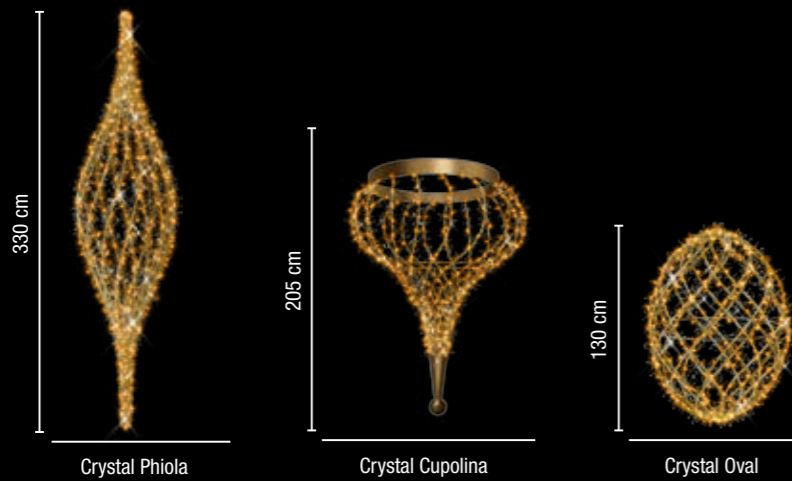

LED Crystal Phiola,
Crystal Cupolina & Crystal Oval

Crystal Series

	⚡	◇	⚡
Crystal Phiola 330			
924-448	LED	~68 x 330 x 68 cm	~24,4 kg ~47 W
924-449	LED	~68 x 330 x 68 cm	~24,4 kg ~45 W
Crystal Cupolina 205			
924-450	LED	~155 x 205 x 155 cm	~26 kg ~68 W
924-451	LED	~155 x 205 x 155 cm	~26 kg ~68 W
Crystal Oval 130			
924-454	LED	~92 x 130 x 92 cm	~15,4 kg ~25 W
924-455	LED	~92 x 130 x 92 cm	~15,4 kg ~25 W

All 36V Motifs require a transformer! The transformer is **NOT** included.
Alle 36V Motive benötigen einen Trafo! Lieferung **OHNE** Trafo.

Nothing glimmers quite like the reflection of light from a crystal. Our Crystal series features strategically placed crystals, which reflect the light to create a series of striking and unique motifs.