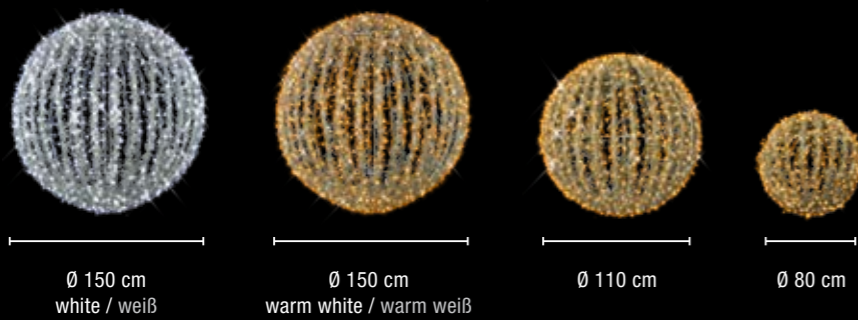

LED Crystal Meridian

Crystal Series

Crystal Meridian 80

Code	LED	Color	~Ø 80 cm	~17,5 kg	~34 W
924-406	LED	White	~Ø 80 cm	~17,5 kg	~34 W
924-407	LED	Warm White	~Ø 80 cm	~17,5 kg	~34 W
938-038	LED	White	~Ø 80 cm	~17,5 kg	~34 W
938-039	LED	Warm White	~Ø 80 cm	~17,5 kg	~34 W

Crystal Meridian 110

Code	LED	Color	~Ø 110 cm	~27,5 kg	~54 W
924-408	LED	White	~Ø 110 cm	~27,5 kg	~54 W
924-409	LED	Warm White	~Ø 110 cm	~27,5 kg	~54 W
938-040	LED	White	~Ø 110 cm	~27,5 kg	~54 W
938-041	LED	Warm White	~Ø 110 cm	~27,5 kg	~54 W

Crystal Meridian 150

Code	LED	Color	~Ø 150 cm	~40,8 kg	~79 W
924-410	LED	White	~Ø 150 cm	~40,8 kg	~79 W
924-411	LED	Warm White	~Ø 150 cm	~40,8 kg	~79 W
938-042	LED	White	~Ø 150 cm	~40,8 kg	~79 W
938-043	LED	Warm White	~Ø 150 cm	~40,8 kg	~79 W

All 36V Motifs require a transformer! The transformer is **NOT** included.
Alle 36V Motive benötigen einen Trafo! Lieferung **OHNE** Trafo.