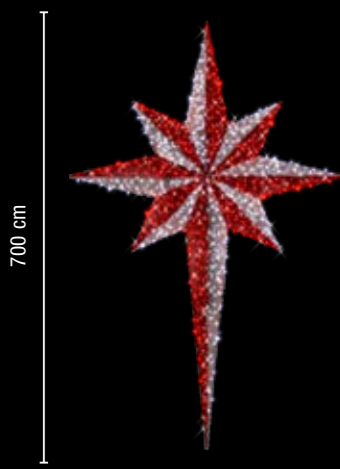

Beta 700

921-072	LED C LED C	~460 x 700 x 60 cm	~110 kg	~414 W
922-450	LED C LED C	~460 x 700 x 60 cm	~110 kg	~414 W

921-082

922-451

921-072

922-450

\*Beta Star\*

Textil Star Vegas