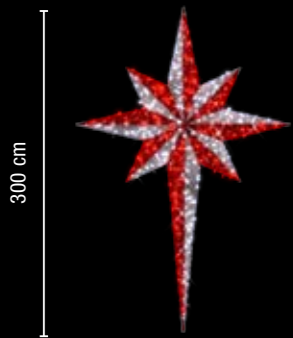

LED Beta Star

Beta 300

921-082	LED C LED C	~195 x 300 x 25 cm	~28 kg	~111 W
922-451	LED C LED C	~195 x 300 x 25 cm	~28 kg	~111 W

Beta 700

921-072	LED C LED C	~460 x 700 x 60 cm	~110 kg	~414 W
922-450	LED C LED C	~460 x 700 x 60 cm	~110 kg	~414 W

921-082