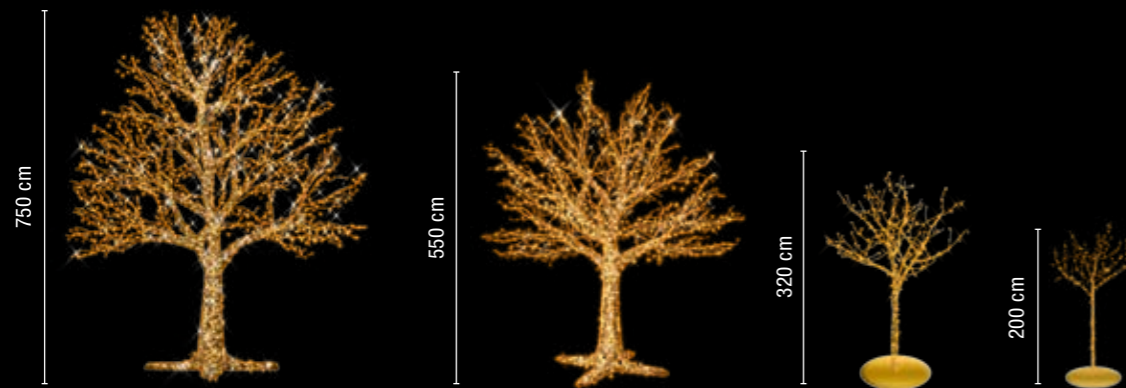

LED Artificial Tree

Artificial Tree

	⏏	◇	⚡
Artificial Tree 200			
938-062	LED	~100 x 200 x 100 cm	~13 kg ~36 W
938-063	LED ✨	~100 x 200 x 100 cm	~13 kg ~36 W
Artificial Tree 320			
938-064	LED	~160 x 320 x 160 cm	~28 kg ~95 W
938-065	LED ✨	~160 x 320 x 160 cm	~28 kg ~95 W
Artificial Tree 550			
924-532	LED	~500 x 550 x 500 cm	~248 kg ~385 W
924-648	LED ✨	~500 x 550 x 500 cm	~248 kg ~385 W
Artificial Tree 750			
924-530	LED	~600 x 750 x 600 cm	~322 kg ~682 W
924-646	LED ✨	~600 x 750 x 600 cm	~322 kg ~682 W

All 36V Motifs require a transformer! The transformer is included.
Alle 36V Motive benötigen einen Trafo! Lieferung inklusive Trafo.