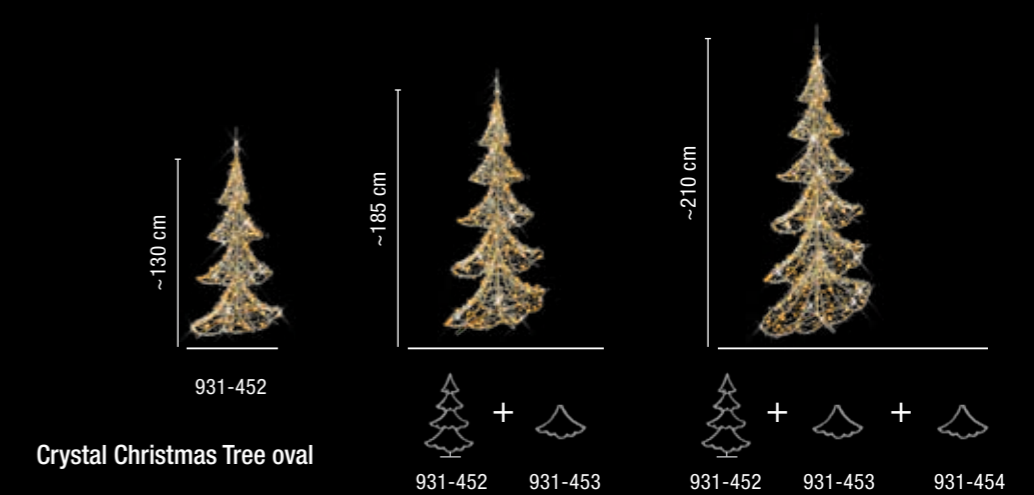

LED Crystal Forest

Crystal Forest

		↙	◇	⚡
Crystal Christmas Tree oval				
931-452*	Part 1 oval	LED ✨	~70 x 130 x 35 cm	~6 kg ~12 W
931-453	Part 2 oval	LED ✨	~85 x 45 x 42 cm	~3 kg ~7 W
931-454	Part 3 oval	LED ✨	~100 x 30 x 50 cm	~3,1 kg ~7 W
Crystal Christmas Tree				
931-455*	Part 1	LED ✨	~70 x 130 x 70 cm	~8 kg ~16 W
931-456	Part 2	LED ✨	~85 x 45 x 85 cm	~4 kg ~9 W
931-457	Part 3	LED ✨	~100 x 30 x 100 cm	~5 kg ~12 W

* Delivered with stand and christmas top.
Wird mit Ständer und Christbaumspitze geliefert.

All 36V Motifs require a transformer! The transformer is included.
Alle 36V Motive benötigen einen Trafo! Lieferung inklusive Trafo.

QuickFix® Main Connector, max. 1800 W

	EU	UK	CH
	014-233	015-066	015-067
	014-234	015-068	015-069

Please order separately!
Bitte separat bestellen!