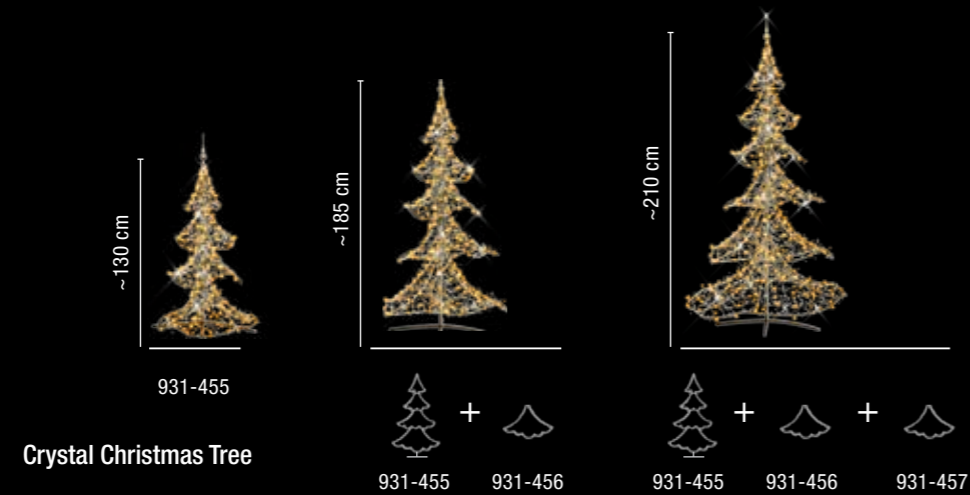

LED Crystal Forest

Crystal Forest

		↙	◇	⚡
Crystal Christmas Tree oval				
931-452*	Part 1 oval	LED ✨	~70 x 130 x 35 cm	~6 kg ~12 W
931-453	Part 2 oval	LED ✨	~85 x 45 x 42 cm	~3 kg ~7 W
931-454	Part 3 oval	LED ✨	~100 x 30 x 50 cm	~3,1 kg ~7 W
Crystal Christmas Tree				
931-455*	Part 1	LED ✨	~70 x 130 x 70 cm	~8 kg ~16 W
931-456	Part 2	LED ✨	~85 x 45 x 85 cm	~4 kg ~9 W
931-457	Part 3	LED ✨	~100 x 30 x 100 cm	~5 kg ~12 W

* Delivered with stand and christmas top.
Wird mit Ständer und Christbaumspitze geliefert.

All 36V Motifs require a transformer! The transformer is included.
Alle 36V Motive benötigen einen Trafo! Lieferung inklusive Trafo.

QuickFix® Main Connector, max. 1800 W

	EU	UK	CH
	014-233	015-066	015-067
	014-234	015-068	015-069

Please order separately!
Bitte separat bestellen!