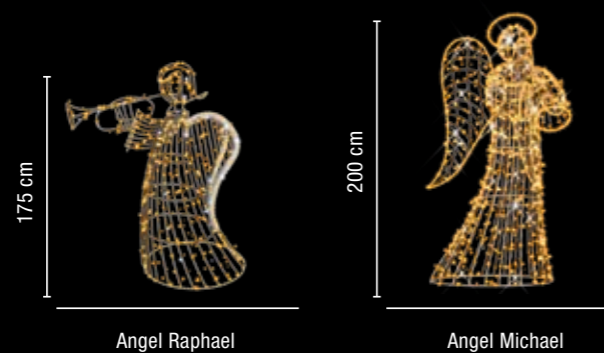

LED Angels

	⏏	◇	⚡
Angel Raphael 930-412	LED LED	~155 x 175 x 90 cm	~15,4 kg ~76,8 W
Angel Michael 931-471	LED	~100 x 200 x 135 cm	~20 kg ~86,8 W
931-405	LED	~150 x 300 x 200 cm	~26 kg ~130 W
Angel Anima 938-027	LED LED LED	~260 x 630 x 240 cm	~61 kg ~150 W
Angel Veia / Indoor 938-029	LED LED	~300 x 250 x 150 cm	~15 kg ~7,5 W

All 36V Motifs require a transformer! The transformer is included.
Alle 36V Motive benötigen einen Trafo! Lieferung inklusive Trafo.

Angel Raphael

Angel Michael