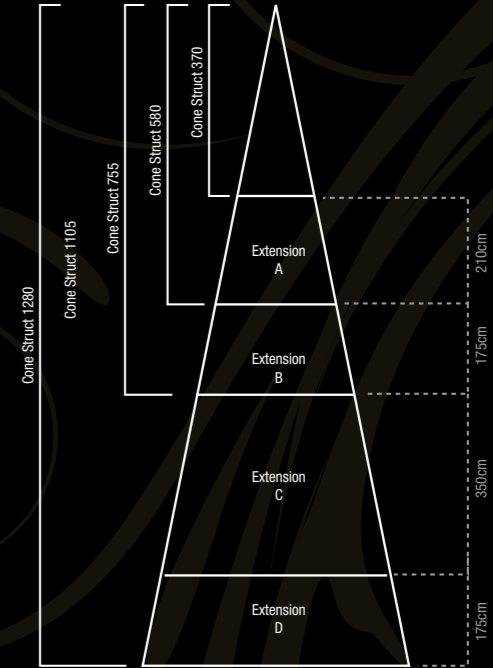

LED Cone Struct

Cone Struct new

	LED	Dimensions	Weight	Power
Cone Struct 370				
938-046	LED	~150 x 370 x 150 cm	~24 kg	~27 W
938-047	LED	~150 x 370 x 150 cm	~24 kg	~27 W
Cone Struct 580				
938-847	LED	~234 x 580 x 234 cm	~55 kg	~77 W
931-846	LED	~234 x 580 x 234 cm	~55 kg	~77 W
Cone Struct 755				
938-048	LED	~305 x 755 x 305 cm	~93 kg	~113 W
938-049	LED	~305 x 755 x 305 cm	~93 kg	~113 W
Cone Struct 1105				
938-050	LED	~446 x 1105 x 446 cm	~210 kg	~244 W
938-051	LED	~446 x 1105 x 446 cm	~210 kg	~244 W
Cone Struct 1280				
938-052	LED	~516 x 1280 x 516 cm	~311 kg	~361 W
938-053	LED	~516 x 1280 x 516 cm	~311 kg	~361 W

Extension modul / Erweiterungsmodul

	LED	Dimensions	Weight	Power
Cone Struct Extension A				
938-186	LED	~234 x 210 x 234 cm	~35 kg	~50 W
938-190	LED	~234 x 210 x 234 cm	~35 kg	~50 W
Cone Struct Extension B				
938-187	LED	~305 x 175 x 305 cm	~44 kg	~36 W
938-191	LED	~305 x 175 x 305 cm	~44 kg	~36 W
Cone Struct Extension C				
938-188	LED	~446 x 350 x 446 cm	~123 kg	~131 W
938-192	LED	~446 x 350 x 446 cm	~123 kg	~131 W
Cone Struct Extension D				
938-189	LED	~516 x 175 x 516 cm	~106 kg	~117 W
938-193	LED	~516 x 175 x 516 cm	~106 kg	~117 W

All 36V Motifs require a transformer! The transformer is NOT included.
Alle 36V Motive benötigen einen Trafo! Lieferung OHNE Trafo.

All 36V Motifs require a transformer! The transformer is included.
Alle 36V Motive benötigen einen Trafo! Lieferung inklusive Trafo.

Decoration proposal on request.
Dekorationsvorschläge auf Anfrage.