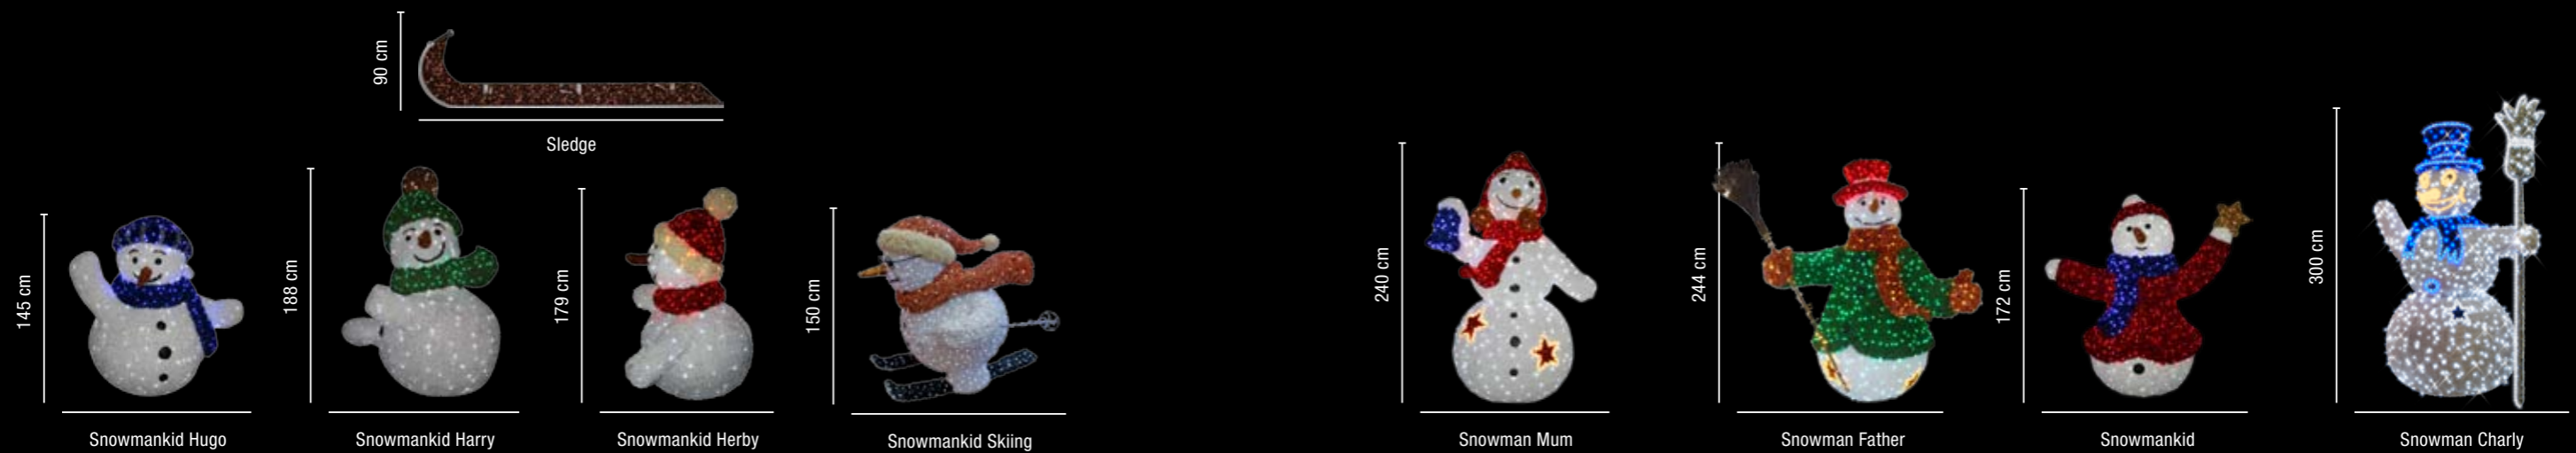

LED Snowman Family

Snowman Family

924-519	Snowmankid Skiing	LED LED LED	~160 x 150 x 140 cm	~38,5 kg	~59 W
924-523	Snowmankid	LED LED LED	~176 x 172 x 105 cm	~32,8 kg	~41 W
924-516	Snowman Father	LED LED LED LED	~210 x 244 x 150 cm	~62,2 kg	~115 W
924-524	Snowman Mum	LED LED LED LED	~160 x 240 x 120 cm	~49 kg	~104 W
Sledge					
924-518	Sledge	LED	~315 x 90 x 70 cm	~21,6 kg	~34 W
924-520	Snowmankid Hugo	LED LED	~140 x 145 x 110 cm	~26 kg	~39 W
924-521	Snowmankid Harry	LED LED	~123 x 188 x 125 cm	~29,4 kg	~41 W
924-522	Snowmankid Herby	LED LED LED	~143 x 176 x 116 cm	~25,6 kg	~39 W
Snowman Charly					
931-347	Snowman Charly	LED LED LED	~210 x 300 x 150 cm	~105 kg	~170 W

Figurines with carpet / Figuren sind mit Teppich

All 36V Motifs require a transformer! The transformer is included.
Alle 36V Motive benötigen einen Trafo! Lieferung inklusive Trafo.

Figurines