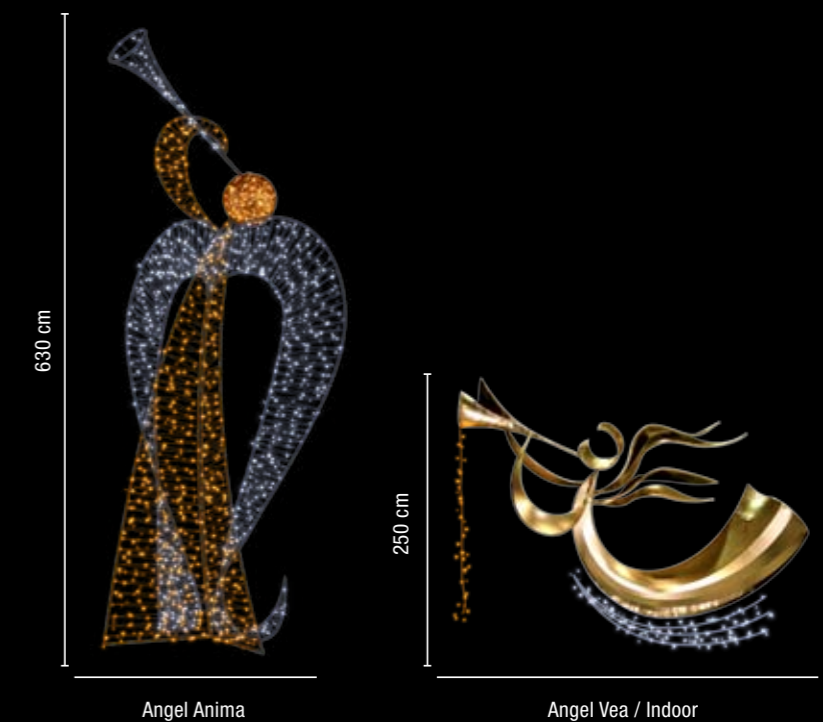

Angel Anima

Angel Veia / Indoor