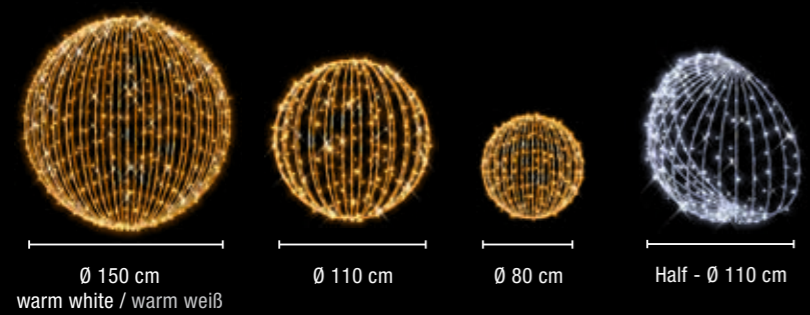

LED Meridian

Meridian

	↙	◇	⚡
Meridian 80			
933-477	LED	~Ø 80	~8,1 kg ~40 W
924-335	LED	~Ø 80	~8,1 kg ~40 W
933-458	LED	~Ø 80	~8,1 kg ~40 W
923-323	LED	~Ø 80	~8,1 kg ~40 W
Half			
931-344	LED	~80 x 40 x 80 cm	~4,5 kg ~28 W
Meridian 110			
924-493	LED	~Ø 110	~13,4 kg ~75 W
924-499	LED	~Ø 110	~13,4 kg ~75 W
924-495	LED	~Ø 110	~13,4 kg ~75 W
924-497	LED	~Ø 110	~13,4 kg ~75 W
Half			
931-345	LED	~110 x 55 x 110 cm	~7 kg ~44 W
Meridian 150			
924-494	LED	~Ø 150	~19,6 kg ~101 W
924-500	LED	~Ø 150	~19,6 kg ~101 W
924-496	LED	~Ø 150	~19,6 kg ~101 W
924-498	LED	~Ø 150	~19,6 kg ~101 W
Half			
931-346	LED	~150 x 75 x 150 cm	~10 kg ~58 W