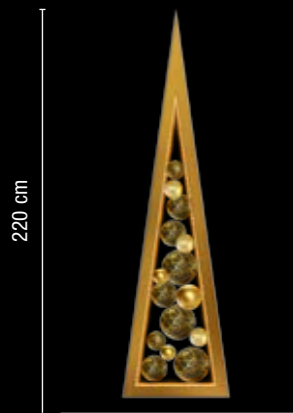

Ball Pentor

Ball Triangle