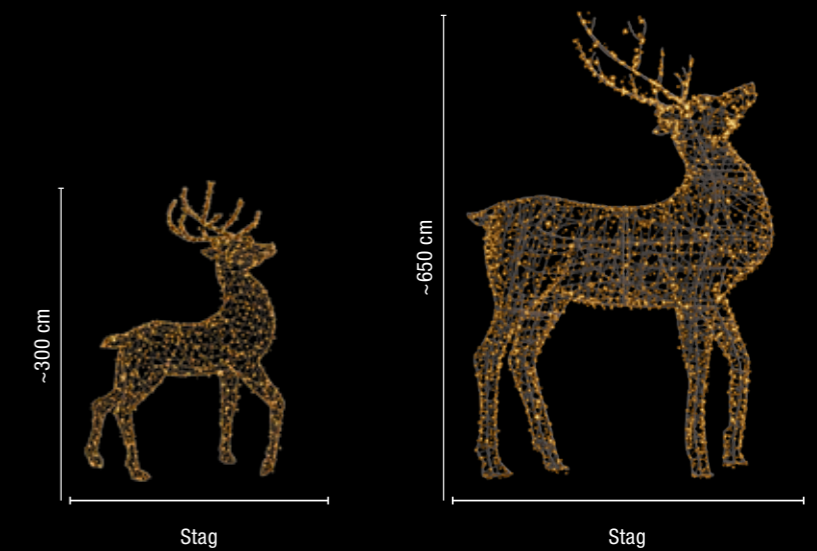

LED Stag

	LED	Dimensions	Weight	Power
Stag				
930-407	LED	~460 x 650 x 130 cm	~160 kg	~192 W
931-875	LED	~460 x 650 x 130 cm	~160 kg	~192 W
938-249	LED	~200 x 300 x 106 cm	~38 kg	~60 W
Stag laying				
938-134	LED	~585 x 490 x 130 cm	~150 kg	~175 W
Stag jumping*				
938-135	LED	~540 x 680 x 130 cm	~170 kg	~200 W
Flying Reindeer for sledge*				
938-133	LED	~260 x 300 x 106 cm	~38 kg	~58 W

All 36V Motifs require a transformer! The transformer is included.
Alle 36V Motive benötigen einen Trafo! Lieferung inklusive Trafo.

Decoration proposal on request.
Dekorationsvorschläge auf Anfrage.

Stag new